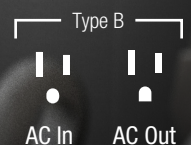

14AWG

GCP SERIES

INSTANT AC POWER ACCESS. INTEGRATED AC PORT EXTENSION CABLES.

15A

PEAK PERFORMANCE

Rated at 15-amps with heavy-duty 14 AWG copper wiring to maximum power flow and full-sized AC port prongs for maximum conductivity.

EASY INSTALL

LOW-PROFILE.

A low-profile flanged AC power inlet provides endless possibilities for engine block heaters, battery chargers, and outdoor outlets.

125V

AC PORT PLUG.

A 125-volt power inlet socket with an integrated 16-inch outdoor extension cord for a car, boat, marine, truck, trailer, pickup, RV, industrial and electrical applications.

NOCO

30339 Diamond Parkway, #102
Glenwillow, OH 44139 | USA
1.800.456.6626

no.co