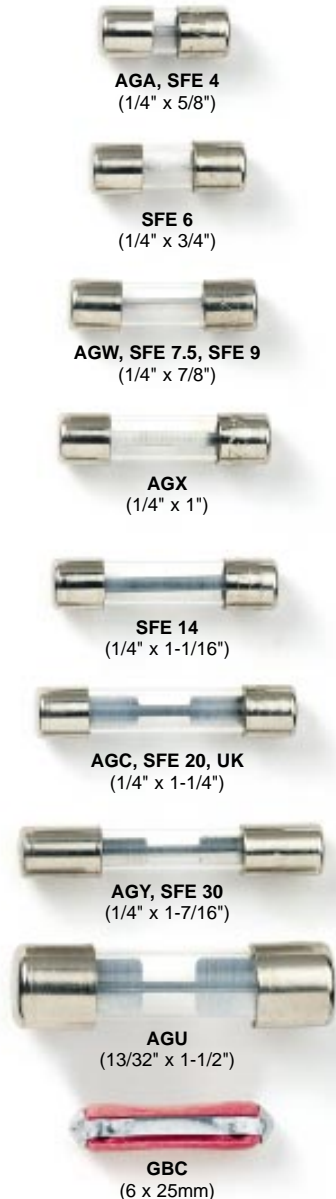

AG Fuses

Originally stood for "all glass." The automotive industry uses the "AG" prefix (AGC, AGW) for most glass fuses. They vary in length, diameter and amperage rating.

Voltage Rating: 32V AC/DC

SFE Fuses

Glass fuses designed to specifications set by the Society of Fuse Engineers. All are 1/4 inch in diameter, but vary in length according to the ampere rating to ensure accurate fuse replacement. Both AG and SFE fuses were designed into North American vehicles prior to 1981. Glass fuses are also used for auto accessory applications.

Voltage Rating: 32V AC/DC

GBC Fuses

A ceramic type, torpedo shaped fuse that can be currently found in many European cars. Consisting of a heat resistant body, the fuse element stretches over the exterior of the body from end to end. The body varies in color to assist in proper replacement.

Voltage Rating: 32V AC/DC

Glass/Ceramic Fuses

US & Canadian Boxed No.	US Carded No.	Canadian Carded No.
AGA (1AG)		
AGA 1	AGA 1 BP	AGA 1 CABP
AGA 1.5	AGA 1.5 BP	AGA 1.5 CABP
AGA 2	AGA 2 BP	AGA 2 CABP
AGA 2.5	AGA 2.5 BP	AGA 2.5 CABP
AGA 3	AGA 3 BP	AGA 3 CABP
AGA 5	AGA 5 BP	AGA 5 CABP
AGA 6	AGA 6 BP	AGA 6 CABP
AGA 7.5	AGA 7.5 BP	AGA 7.5 CABP
AGA 10	AGA 10 BP	AGA 10 CABP
AGA 15	AGA 15 BP	AGA 15 CABP
AGA 20	AGA 20 BP	AGA 20 CABP
AGA 25	AGA 25 BP	AGA 25 CABP
AGA 30	AGA 30 BP	AGA 30 CABP
AGC (3AG)		
AGC .5	AGC .5 BP	AGC .5 CABP
AGC 1	AGC 1 BP	AGC 1 CABP
AGC 1.5	AGC 1.5 BP	AGC 1.5 CABP
AGC 2	AGC 2 BP	AGC 2 CABP
AGC 2.5	AGC 2.5 BP	AGC 2.5 CABP
AGC 3	AGC 3 BP	AGC 3 CABP
AGC 4	AGC 4 BP	AGC 4 CABP
AGC 5	AGC 5 BP	AGC 5 CABP
AGC 6	AGC 6 BP	AGC 6 CABP
AGC 7.5	AGC 7.5 BP	AGC 7.5 CABP
AGC 8	AGC 8 BP	AGC 8 CABP
AGC 10	AGC 10 BP	AGC 10 CABP
AGC 15	AGC 15 BP	AGC 15 CABP
AGC 20	AGC 20 BP	AGC 20 CABP
AGC 25	AGC 25 BP	AGC 25 CABP
AGC 30	AGC 30 BP	AGC 30 CABP
AGC 35	AGC 35 BP	AGC 35 CABP
AGU (5AG)		
AGU 1	N/A	N/A
AGU 2	N/A	N/A
AGU 3	N/A	N/A
AGU 4	N/A	N/A
AGU 5	N/A	N/A
AGU 10	N/A	N/A
AGU 15	N/A	N/A
AGU 20	N/A	N/A
AGU 25	N/A	N/A
AGU 30	N/A	N/A
AGU 35	N/A	N/A
AGU 40	N/A	N/A
AGU 50	N/A	N/A
AGU 60	N/A	N/A
AGW (7AG)		
AGW 1	AGW 1 BP	AGW 1 CABP
AGW 1.5	AGW 1.5 BP	AGW 1.5 CABP
AGW 2.5	AGW 2.5 BP	AGW 2.5 CABP
AGW 3	AGW 3 BP	AGW 3 CABP
AGW 4	AGW 4 BP	AGW 4 CABP
AGW 5	AGW 5 BP	AGW 5 CABP
AGW 6	AGW 6 BP	AGW 6 CABP
AGW 15	AGW 15 BP	AGW 15 CABP
AGW 20	AGW 20 BP	AGW 20 CABP
AGW 30	AGW 30 BP	AGW 30 CABP
AGX (8AG)		
AGX 2	AGX 2 BP	AGX 2 CABP
AGX 3	AGX 3 BP	AGX 3 CABP
AGX 20	AGX 20 BP	AGX 20 CABP
AGX 25	AGX 25 BP	AGX 25 CABP
AGX 30	AGX 30 BP	AGX 30 CABP
AGY (9AG)		
AGY 50	N/A	N/A
GBC (Ceramic)		
GBC 5 (Yellow)	GBC 5 BP	GBC 5 CABP
GBC 8 (White)	GBC 8 BP	GBC 8 CABP
GBC 16 (Red)	GBC 16 BP	GBC 16 CABP
GBC 25 (Blue)	GBC 25 BP	GBC 25 CABP
SFE		
SFE 4	SFE 4 BP	SFE 4 CABP
SFE 6	SFE 6 BP	SFE 6 CABP
SFE 7.5	SFE 7.5 BP	SFE 7.5 CABP
SFE 9	SFE 9 BP	SFE 9 CABP
SFE 14	SFE 14 BP	SFE 14 CABP
SFE 20	SFE 20 BP	SFE 20 CABP
SFE 30	SFE 30 BP	SFE 30 CABP
UK		
UK 35	UK 35 BP	UK 35 CABP
UK 50	UK 50 BP	UK 50 CABP