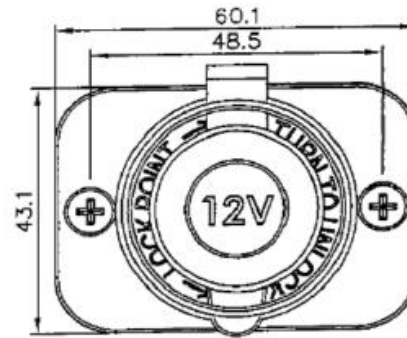

DESCRIPTION:

- * WATER PROOF SEALING CAP
- * SEALINK LOCKING SYSTEM
- * COMPATIBLE WITH STANDARD DC PLUGS

RATING	12.0 VDC 20A MAX
INSULATION R.	DC 500V 100M ohm MIN
DIELECTRIC	AC 1500V 1 minute
OP. TEMP	-20 C - 85 C

MOUNTING HOLE

AW/SCI

Notes: 1. Unless specified,
linear tolerance +/- 0.3