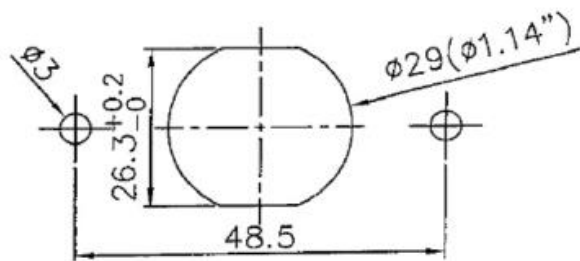

DESCRIPTION:

- * WATER PROOF SEALING CAP
- * SEALINK LOCKING SYSTEM
- * COMPATIBLE WITH STANDARD DC PLUGS

RATING	12.0 VDC 20A MAX
INSULATION R.	DC 500V 100M ohm MIN
DIELECTRIC	AC 1500V 1 minute
OP. TEMP	-20 C - 85 C

MOUNTING HOLE

AW/SCI

Notes: 1. Unless specified,
linear tolerance +/- 0.3