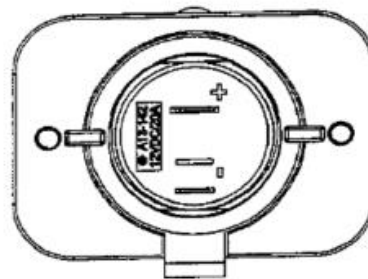

DESCRIPTION:

- * WATER PROOF SEALING CAP
- * SEALINK LOCKING SYSTEM
- * COMPATIBLE WITH STANDARD DC PLUGS

RATING	12.0 VDC 20A MAX
INSULATION R.	DC 500V 100M ohm MIN
DIELECTRIC	AC 1500V 1 minute
OP. TEMP	-20 C - 85 C

MOUNTING HOLE

AW/SCI

Notes: 1. Unless specified,
linear tolerance +/- 0.3