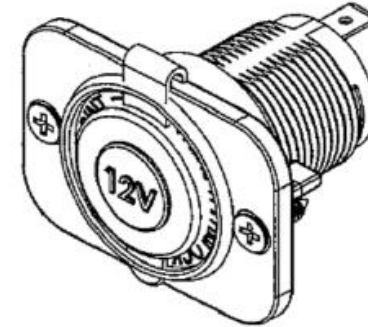

DESCRIPTION:

- * WATER PROOF SEALING CAP
- * SEALINK LOCKING SYSTEM
- * COMPATIBLE WITH STANDARD DC PLUGS

RATING	12.0 VDC 20A MAX
INSULATION R.	DC 500V 100M ohm MIN
DIELECTRIC	AC 1500V 1 minute
OP. TEMP	-20 C - 85 C

MOUNTING HOLE

AW/SCI

Notes: 1. Unless specified,
linear tolerance +/- 0.3