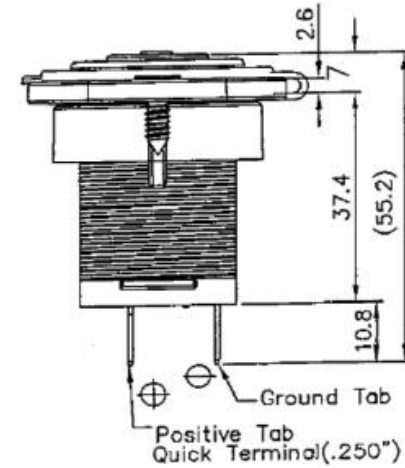

DESCRIPTION:

- * WATER PROOF SEALING CAP
- * SEALINK LOCKING SYSTEM
- * COMPATIBLE WITH STANDARD DC PLUGS

RATING	12.0 VDC 20A MAX
INSULATION R.	DC 500V 100M ohm MIN
DIELECTRIC	AC 1500V 1 minute
OP. TEMP	-20 C - 85 C

MOUNTING HOLE

AW/SCI

Notes: 1. Unless specified,
linear tolerance +/- 0.3