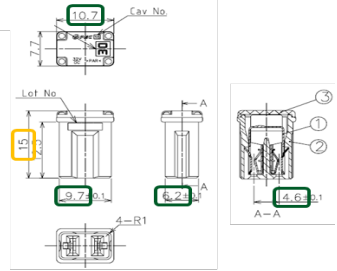

Aftermarket Technical Bulletin

Littelfuse Unslotted MCASE+™ is compatible to competitor product footprint in the terminal mating cavity

Littelfuse Unslotted MCASE+™ Specification

Competitor Specification