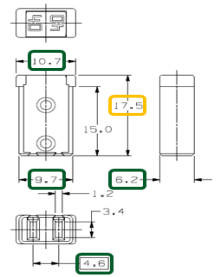

Aftermarket Technical Bulletin

Littelfuse Unslotted MCASE+™ is compatible to competitor product footprint in the terminal mating cavity

Littelfuse Unslotted MCASE+™ Specification

Competitor Specification