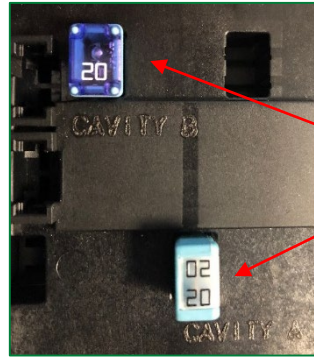

Aftermarket Technical Bulletin

Littelfuse Unslotted MCASE+™ is compatible to competitor product footprint in the terminal mating cavity

Littelfuse Unslotted MCASE+™ Specification

Competitor Specification

Littelfuse Unslotted MCASE+™

Competitor Fuse

Example of OEM fuse box designed by Tier 1 supplier using Littelfuse and Competitor fuses interchangeably within the same box

Littelfuse Unslotted MCASE+™ and Competitor fuse side-by-side