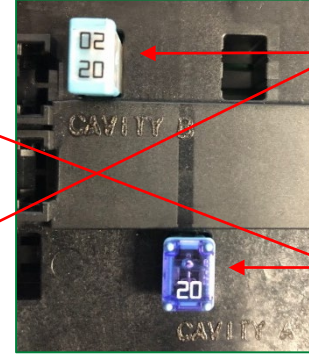

Aftermarket Technical Bulletin

Littelfuse Unslotted MCASE+™ is compatible to competitor product footprint in the terminal mating cavity

Littelfuse Unslotted MCASE+™ Specification

Competitor Specification

Littelfuse Unslotted MCASE+™

Competitor Fuse

Example of OEM fuse box designed by Tier 1 supplier using Littelfuse and Competitor fuses interchangeably within the same box

Littelfuse Unslotted MCASE+™ and Competitor fuse side-by-side