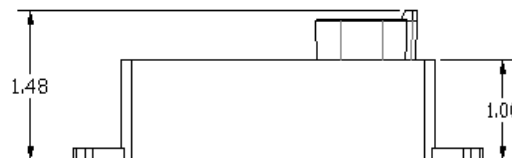

## PRODUCT FEATURES

- 4 Levels of dimming:  
0%, 30%, 70%, 100%
- DT04-6P Connector
- Mates with DT06-6S (W6S Wedgeloock)
- Dimensions 4" x 2" x 1.5"
- Rugged ABS Housing  
Mtg Flange Holes = 3.5" on center