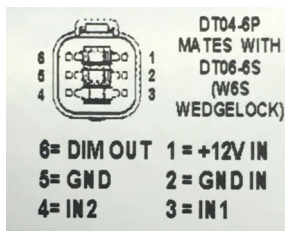

# 6A LED Dimmer Module

**99-0280**

A simple and cost efficient way to get different light levels into your vehicles LED lighting systems. This 6A LED Dimmer Module has 4 levels of dimming available. Dimming levels can be customized for EAU's over 1000 pieces without NRE, however, for dimming level changes for less than 1000 EAU, NRE will be required and factory will need to be consulted for a quotation.

## PRODUCT FEATURES

- 4 Levels of dimming:  
0%, 30%, 70%, 100%
- DT04-6P Connector
- Mates with DT06-6S (W6S Wedgeloock)
- Dimensions 4" x 2" x 1.5"
- Rugged ABS Housing  
Mtg Flange Holes = 3.5" on center