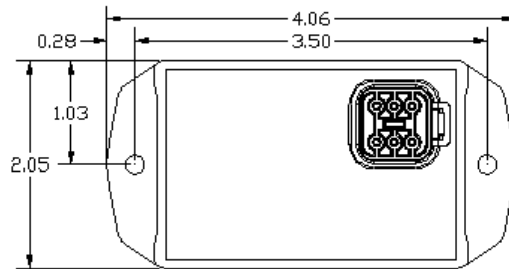

## PRODUCT FEATURES

- 4 Levels of dimming:  
0%, 30%, 70%, 100%
- DT04-6P Connector
- Mates with DT06-6S (W6S Wedgeloock)
- Dimensions 4" x 2" x 1.5"
- Rugged ABS Housing  
Mtg Flange Holes = 3.5" on center