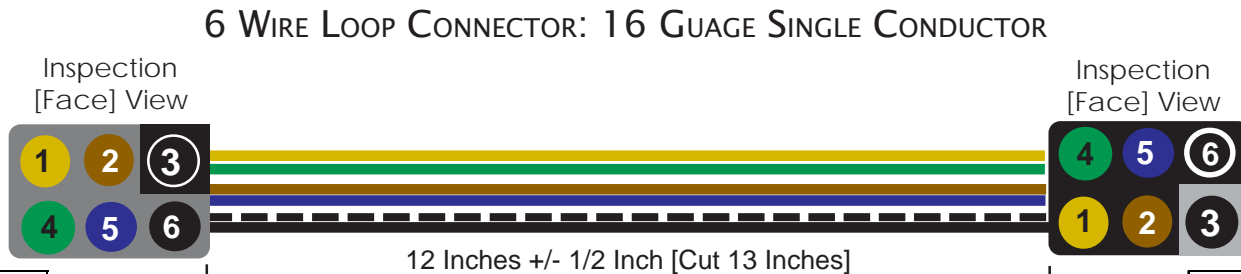

# Waytek Wiring

6 Way Square Male Plug

Pin #	Wire Color	Terminal
1	YELLOW	.180 Male
2	BROWN	.180 Male
3	WHITE	.180 Female
4	GREEN	.180 Male
5	BLUE	.180 Male
6	BLACK	.180 Male

6 Way Square Female Plug

Pin #	Wire Color	Terminal
1	YELLOW	.180 Female
2	BROWN	.180 Female
3	WHITE	.180 Female
4	GREEN	.180 Female
5	BLUE	.180 Male
6	BLACK	.180 Female

**Terminals**  
 Male: .180 Bullet - Tyco: 60660-1  
 Female: .180 Receptacle - Tyco: 60799-2  
 PVC: BLACK 70 DUROMETER: FORD

<b>This Drawing Is The Property Of Waytek Wiring, Chanhassen MN</b>			
<b>Unauthorized Distribution Of This Drawing is Unlawful And Violators Will Be Prosecuted.</b>			
Drawing Number:	37145_Rev1	Customer Name:	Waytek Wiring
Contact Name:	Rob Hilman	Submission / Revision Date:	14-Nov-13
Approval Signature:		Vanguard Internal Revision # & Date:	Rev3: 12-10-15