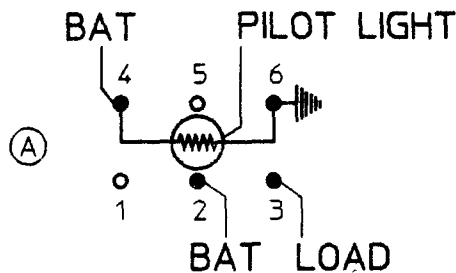

MM	IN
0 96 0	0 32
1 82 0	0 72
9 53 0	3 75
19 05 0	7 50
30 86 1	2 15
34 92 1	3 75

- NOTES
- 1 SILVER CONTACTS
 - 2 25 AMPS @ 12V DC LAMP LOAD
 - 3 INDEPENDENT PILOT LIGHT (12V BULB) @ 4 & 6 (SEE CHART FOR COLOR)
 - 4 NEOPRENE SEAL IN BUSHING
 - 5 ALL DIMENSIONS REFERENCE

ON	RED
OFF	WHITE
TOGGLE POS	PILOT LT 'ON' TOGGLE COLOR

METRIC

DO NOT SCALE

LET	WAS	DATE	BY	LET	WAS	DATE	BY	MATERIAL	DRAWN DPS	CHK MF	APVD	SCALE 11	DATE DRAWN 9/30/81
								FINISH	Cole Hersee Co. 20 OLD COLONY AVENUE BOSTON MA USA 02127				DATE BLUEPRINTED
				A	PUT ON CAD ECN 26129	3/5/96	EB	TOLERANCES DECIMAL ± ANGLE ±	SW, TOGGLE SPST				54109
					ISSUED	11/2/81	RJF						Confidential Property of Cole Hersee