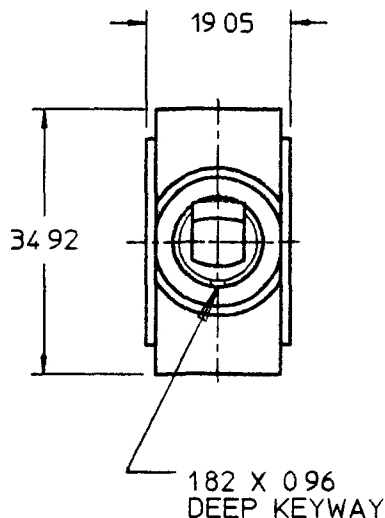

MM	IN
0 96 0	0 32
1 82 0	0 72
9 53 0	3 75
19 05 0	7 50
30 86 1	2 15
34 92 1	3 75

- NOTES
- 1 SILVER CONTACTS
 - 2 25 AMPS @ 12V DC LAMP LOAD
 - 3 INDEPENDENT PILOT LIGHT (12V BULB) @ 4 & 6 (SEE CHART FOR COLOR)
 - 4 NEOPRENE SEAL IN BUSHING
 - 5 ALL DIMENSIONS REFERENCE

ON	RED
OFF	WHITE
TOGGLE POS	PILOT LT 'ON' TOGGLE COLOR

METRIC

DO NOT SCALE

LET	WAS	DATE	BY	LET	WAS	DATE	BY	MATERIAL	DRAWN DPS	CHK MF	APVD	SCALE 11	DATE DRAWN 9/30/81
								FINISH	Cole Hersee Co. 20 OLD COLONY AVENUE BOSTON MA USA 02127				DATE BLUEPRINTED
				A	PUT ON CAD ECN 26129	3/5/96	EB	TOLERANCES DECIMAL ± ANGLE ±	SW, TOGGLE SPST				54109
					ISSUED	11/2/81	RJF						Confidential Property of Cole Hersee