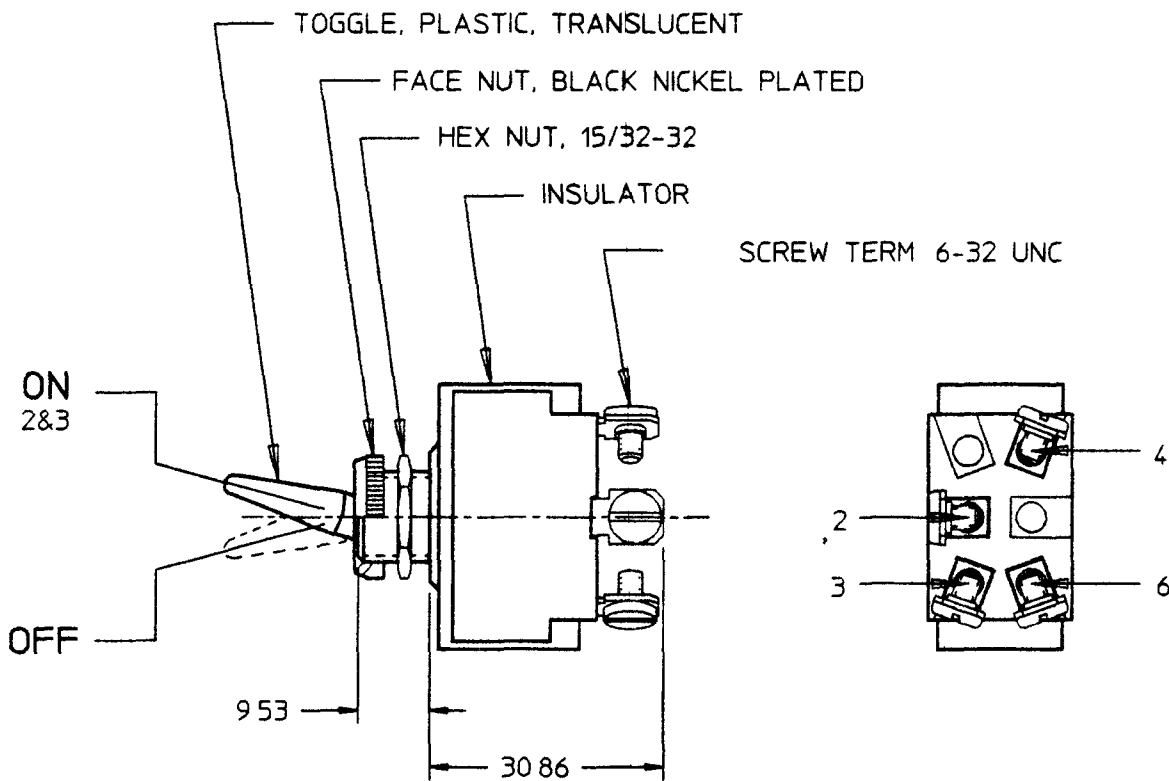

MM	IN
0 96 0	0 32
1 82 0	0 72
9 53 0	3 75
19 05 0	7 50
30 86 1	2 15
34 92 1	3 75

- NOTES
- 1 SILVER CONTACTS
 - 2 25 AMPS @ 12V DC LAMP LOAD
 - 3 INDEPENDENT PILOT LIGHT (12V BULB) @ 4 & 6 (SEE CHART FOR COLOR)
 - 4 NEOPRENE SEAL IN BUSHING
 - 5 ALL DIMENSIONS REFERENCE

ON	RED
OFF	WHITE
TOGGLE POS	PILOT LT 'ON' TOGGLE COLOR

METRIC

DO NOT SCALE

LET	WAS	DATE	BY	LET	WAS	DATE	BY	MATERIAL	DRAWN DPS	CHK MF	APVD	SCALE 11	DATE DRAWN 9/30/81
								FINISH	Cole Hersee Co. 20 OLD COLONY AVENUE BOSTON MA USA 02127				DATE BLUEPRINTED
				A	PUT ON CAD ECN 26129	3/5/96	EB	TOLERANCES DECIMAL ± ANGLE ±	SW, TOGGLE SPST				54109
					ISSUED	11/2/81	RJF						Confidential Property of Cole Hersee