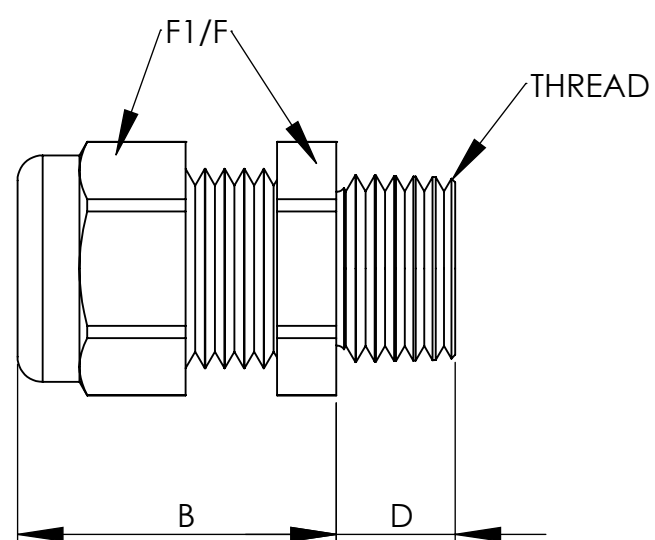

4

3

2

1

PART NUMBERS				CABLE RANGE	THREAD TYPE AND SIZE For thread specs see page 29	DIMENSIONS INCHES (MM)				
Dome Fittings		Flex Fittings				A Clearance Hole	B Body Length	C Body Length	D Thread Length	F1/F Wrenching Flats
Black	Gray	Black	Gray	inches (mm)	+0.010 0 +25 mm	Dome	Flex			
CD07AA-BK CD07AR-BK	CD07AA-GY CD07AR-GY	CF07AA-BK CF07AR-BK	CF07AA-GY CF07AR-GY	.11 - .26 (3 - 6.5) .08 - .20 (2 - 5)	PG 7 1/4" NPT	.49 (12.5)	.83 (21)	2.13 (54)	.31 (8)	.59 (15)
CD09AA-BK CD09AR-BK	CD09AA-GY CD09AR-GY	CF09AA-BK CF09AR-BK	CF09AA-GY CF09AR-GY	.16 - .31 (4 - 8) .08 - .24 (2 - 6)	PG 9	.60 (15.2)	.87 (22)	2.48 (63)	.31 (8)	.75 (19)
CD09NA-BK CD09NR-BK	CD09NA-GY CD09NR-GY	CF09NA-BK CF09NR-BK	CF09NA-GY CF09NR-GY	.16 - .31 (4 - 8) .08 - .24 (2 - 6)	3/8" NPT	.68 (17.2)	.87 (22)	2.48 (63)	.59 (15)	.87(22) / .75(19) .87(22) / .75(19)
CD11AA-BK CD11AR-BK	CD11AA-GY CD11AR-GY	CF11AA-BK CF11AR-BK	CF11AA-GY CF11AR-GY	.20 - .39 (5 - 10) .11 - .27 (3 - 7)	PG 11	.73 (18.5)	.98 (25)	3.07 (78)	.31 (8)	.87 (22)
CD13AA-BK CD13AR-BK	CD13AA-GY CD13AR-GY	CF13AA-BK CF13AR-BK	CF13AA-GY CF13AR-GY	.24 - .47 (6 - 12) .20 - .35 (5 - 9)	PG 13.5	.80 (20.3)	1.06 (27)	3.54 (90)	.35 (9)	.94 (24)
CD13NA-BK CD13NR-BK	CD13NA-GY CD13NR-GY	CF13NA-BK CF13NR-BK	CF13NA-GY CF13NR-GY	.24 - .47 (6 - 12) .20 - .35 (5 - 9)	1/2" NPT	.83 (21.1)	1.06 (27)	3.54 (90)	.51 (13)	.94 (24)
CD16NA-BK CD16NR-BK	CD16NA-GY CD16NR-GY	CF16NA-BK CF16NR-BK	CF16NA-GY CF16NR-GY	.39 - .55 (10 - 14) .27 - .47 (7 - 12)	1/2" NPT	.83 (21.1)	1.10 (28)	3.94 (100)	.51 (13)	1.06 (27)
CD16AA-BK CD16AR-BK	CD16AA-GY CD16AR-GY	CF16AA-BK CF16AR-BK	CF16AA-GY CF16AR-GY	.39 - .55 (10 - 14) .27 - .47 (7 - 12)	PG 16	.88 (22.3)	1.10 (28)	3.94 (100)	.39 (10)	1.06 (27)
CD21AA-BK CD21AR-BK	CD21AA-GY CD21AR-GY	CF21AA-BK CF21AR-BK	CF21AA-GY CF21AR-GY	.51 - .71 (13 - 18) .35 - .63 (9 - 16)	PG 21	1.12 (28.4)	1.22 (31)	4.49 (114)	.43 (11)	1.30 (33)
CD21NA-BK CD21NR-BK	CD21NA-GY CD21NR-GY	CF21NA-BK CF21NR-BK	CF21NA-GY CF21NR-GY	.51 - .71 (13 - 18) .35 - .63 (9 - 16)	3/4" NPT	1.05 (26.7)	1.22 (31)	4.49 (114)	.55 (14)	1.30 (33)
CD29AA-BK CD29AR-BK	CD29AA-GY CD29AR-GY			.71 - .98 (18 - 25) .51 - .79 (13 - 20)	PG 29	1.47 (37.3)	1.53 (39)	--	.43 (11)	1.65 (42)
CD29NA-BK CD29NR-BK	CD29NA-GY CD29NR-GY			.71 - .98 (18 - 25) .51 - .79 (13 - 20)	1" NPT	1.35 (34.3)	1.53 (39)	--	.75 (19)	1.65 (42)
CD29LA-BK CD29LR-BK	CD29LA-GY CD29LR-GY			.71 - .98 (18 - 25) .51 - .79 (13 - 20)	1-1/4" NPT	1.65 (41.9)	1.53 (39)	--	.63 (16)	1.81(46)/1.65(42) 1.81(46)/1.65(42)
CD36AA-BK CD36AR-BK	CD36AA-GY CD36AR-GY			.87 - 1.26 (22 - 32) .79 - 1.02 (20 - 26)	PG 36	1.85 (47.0)	1.89 (48)	--	.51 (13)	2.09 (53)
CD36NA-BK CD36NR-BK	CD36NA-GY CD36NR-GY			.87 - 1.26 (22 - 32) .79 - 1.02 (20 - 26)	1-1/2" NPT	1.92 (48.7)	1.89 (48)	--	.79 (20)	2.09 (53)
CD42AA-BK CD42AR-BK	CD42AA-GY CD42AR-GY			1.26 - 1.50 (32 - 38) .98 - 1.22 (25 - 31)	PG 42	2.13 (54.1)	1.93 (49)	--	.51 (13)	2.36 (60)
CD48AA-BK CD48AR-BK	CD48AA-GY CD48AR-GY			1.46 - 1.73 (37 - 44) 1.14 - 1.38 (29 - 35)	PG48	2.34 (59.4)	1.93 (49)	--	.55 (14)	2.36 (60)