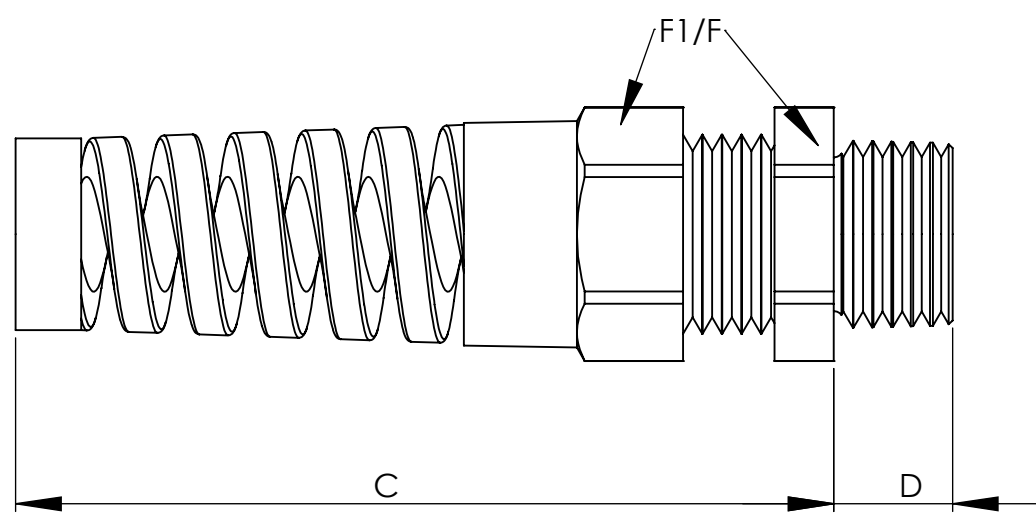

4

3

2

1

PART NUMBERS				CABLE RANGE	THREAD TYPE AND SIZE For thread specs see page 29	DIMENSIONS INCHES (MM)				
Dome Fittings		Flex Fittings				A Clearance Hole	B Body Length	C Body Length	D Thread Length	F1/F Wrenching Flats
Black	Gray	Black	Gray	inches (mm)	+0.010 0 +25 mm	Dome	Flex			
CD07AA-BK CD07AR-BK	CD07AA-GY CD07AR-GY	CF07AA-BK CF07AR-BK	CF07AA-GY CF07AR-GY	.11 - .26 (3 - 6.5) .08 - .20 (2 - 5)	PG 7 1/4" NPT	.49 (12.5)	.83 (21)	2.13 (54)	.31 (8)	.59 (15)
CD09AA-BK CD09AR-BK	CD09AA-GY CD09AR-GY	CF09AA-BK CF09AR-BK	CF09AA-GY CF09AR-GY	.16 - .31 (4 - 8) .08 - .24 (2 - 6)	PG 9	.60 (15.2)	.87 (22)	2.48 (63)	.31 (8)	.75 (19)
CD09NA-BK CD09NR-BK	CD09NA-GY CD09NR-GY	CF09NA-BK CF09NR-BK	CF09NA-GY CF09NR-GY	.16 - .31 (4 - 8) .08 - .24 (2 - 6)	3/8" NPT	.68 (17.2)	.87 (22)	2.48 (63)	.59 (15)	.87(22) / .75(19) .87(22) / .75(19)
CD11AA-BK CD11AR-BK	CD11AA-GY CD11AR-GY	CF11AA-BK CF11AR-BK	CF11AA-GY CF11AR-GY	.20 - .39 (5 - 10) .11 - .27 (3 - 7)	PG 11	.73 (18.5)	.98 (25)	3.07 (78)	.31 (8)	.87 (22)
CD13AA-BK CD13AR-BK	CD13AA-GY CD13AR-GY	CF13AA-BK CF13AR-BK	CF13AA-GY CF13AR-GY	.24 - .47 (6 - 12) .20 - .35 (5 - 9)	PG 13.5	.80 (20.3)	1.06 (27)	3.54 (90)	.35 (9)	.94 (24)
CD13NA-BK CD13NR-BK	CD13NA-GY CD13NR-GY	CF13NA-BK CF13NR-BK	CF13NA-GY CF13NR-GY	.24 - .47 (6 - 12) .20 - .35 (5 - 9)	1/2" NPT	.83 (21.1)	1.06 (27)	3.54 (90)	.51 (13)	.94 (24)
CD16NA-BK CD16NR-BK	CD16NA-GY CD16NR-GY	CF16NA-BK CF16NR-BK	CF16NA-GY CF16NR-GY	.39 - .55 (10 - 14) .27 - .47 (7 - 12)	1/2" NPT	.83 (21.1)	1.10 (28)	3.94 (100)	.51 (13)	1.06 (27)
CD16AA-BK CD16AR-BK	CD16AA-GY CD16AR-GY	CF16AA-BK CF16AR-BK	CF16AA-GY CF16AR-GY	.39 - .55 (10 - 14) .27 - .47 (7 - 12)	PG 16	.88 (22.3)	1.10 (28)	3.94 (100)	.39 (10)	1.06 (27)
CD21AA-BK CD21AR-BK	CD21AA-GY CD21AR-GY	CF21AA-BK CF21AR-BK	CF21AA-GY CF21AR-GY	.51 - .71 (13 - 18) .35 - .63 (9 - 16)	PG 21	1.12 (28.4)	1.22 (31)	4.49 (114)	.43 (11)	1.30 (33)
CD21NA-BK CD21NR-BK	CD21NA-GY CD21NR-GY	CF21NA-BK CF21NR-BK	CF21NA-GY CF21NR-GY	.51 - .71 (13 - 18) .35 - .63 (9 - 16)	3/4" NPT	1.05 (26.7)	1.22 (31)	4.49 (114)	.55 (14)	1.30 (33)
CD29AA-BK CD29AR-BK	CD29AA-GY CD29AR-GY			.71 - .98 (18 - 25) .51 - .79 (13 - 20)	PG 29	1.47 (37.3)	1.53 (39)	--	.43 (11)	1.65 (42)
CD29NA-BK CD29NR-BK	CD29NA-GY CD29NR-GY			.71 - .98 (18 - 25) .51 - .79 (13 - 20)	1" NPT	1.35 (34.3)	1.53 (39)	--	.75 (19)	1.65 (42)
CD29LA-BK CD29LR-BK	CD29LA-GY CD29LR-GY			.71 - .98 (18 - 25) .51 - .79 (13 - 20)	1-1/4" NPT	1.65 (41.9)	1.53 (39)	--	.63 (16)	1.81(46)/1.65(42) 1.81(46)/1.65(42)
CD36AA-BK CD36AR-BK	CD36AA-GY CD36AR-GY			.87 - 1.26 (22 - 32) .79 - 1.02 (20 - 26)	PG 36	1.85 (47.0)	1.89 (48)	--	.51 (13)	2.09 (53)
CD36NA-BK CD36NR-BK	CD36NA-GY CD36NR-GY			.87 - 1.26 (22 - 32) .79 - 1.02 (20 - 26)	1-1/2" NPT	1.92 (48.7)	1.89 (48)	--	.79 (20)	2.09 (53)
CD42AA-BK CD42AR-BK	CD42AA-GY CD42AR-GY			1.26 - 1.50 (32 - 38) .98 - 1.22 (25 - 31)	PG 42	2.13 (54.1)	1.93 (49)	--	.51 (13)	2.36 (60)
CD48AA-BK CD48AR-BK	CD48AA-GY CD48AR-GY			1.46 - 1.73 (37 - 44) 1.14 - 1.38 (29 - 35)	PG48	2.34 (59.4)	1.93 (49)	--	.55 (14)	2.36 (60)