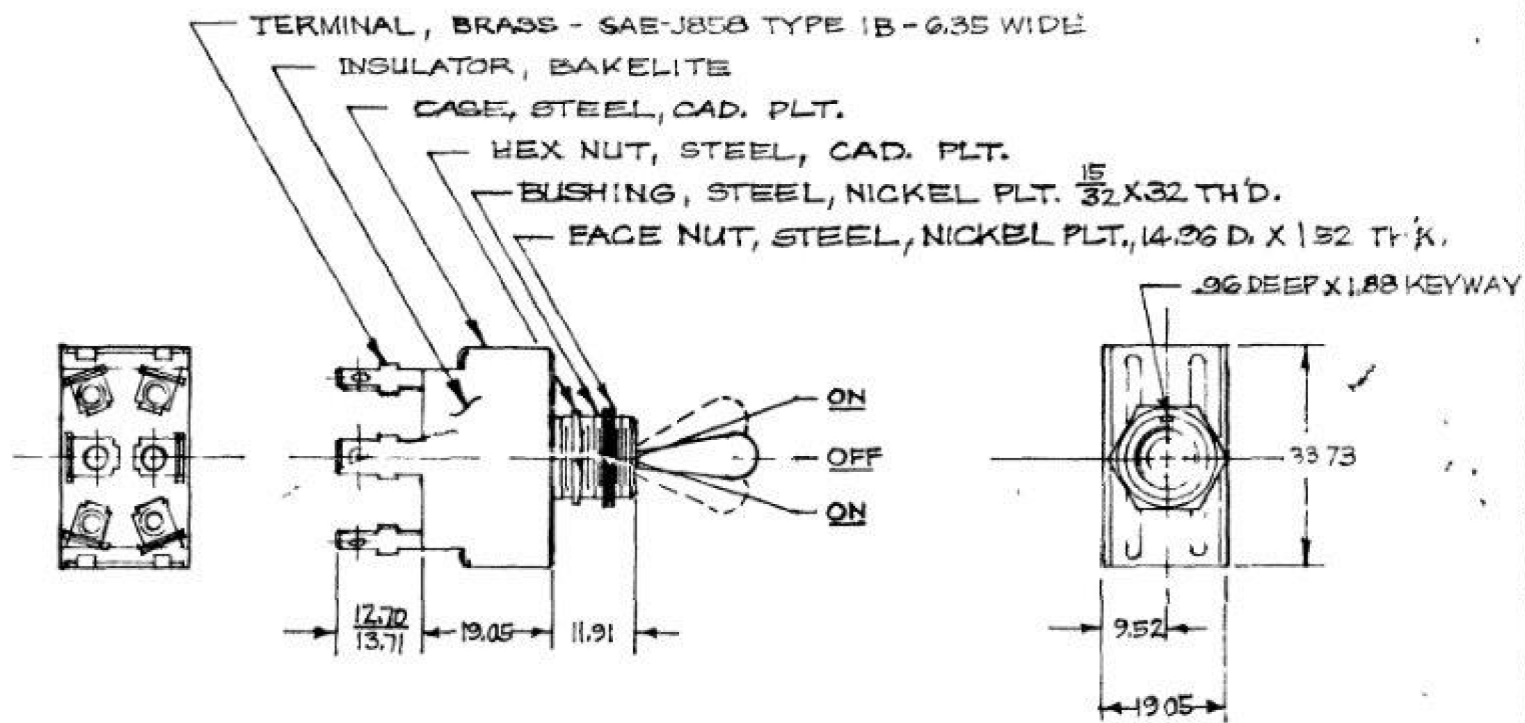

COLE-HERSEE CO.

55019

NOTE
 (B) SILVER CONTACT SURFACES

METRIC

25 AMPS @ 12V DC

DO NOT SCALE

LET	WAS	DATE	BY	LET	WAS	DATE	BY	MATERIAL NOTED	DRAWN	CHECKED	APPR'D	SCALE	DATE DRAWN
									GG	TY		FULL	8-21-56
								FINISH	COLE-HERSEE COMPANY BOSTON, MASS 02127, U.S.A.				DATE BLUEPRINT
								TOLERANCES FRACTIONAL ± DECIMAL ± 25					55019
				B	ADD NOTE/35432	7/14/53	JH		D.P.D. TOGGLE SWITCH				
				A	WLD. A.V.I. IN METRIC	6-6-77	R						