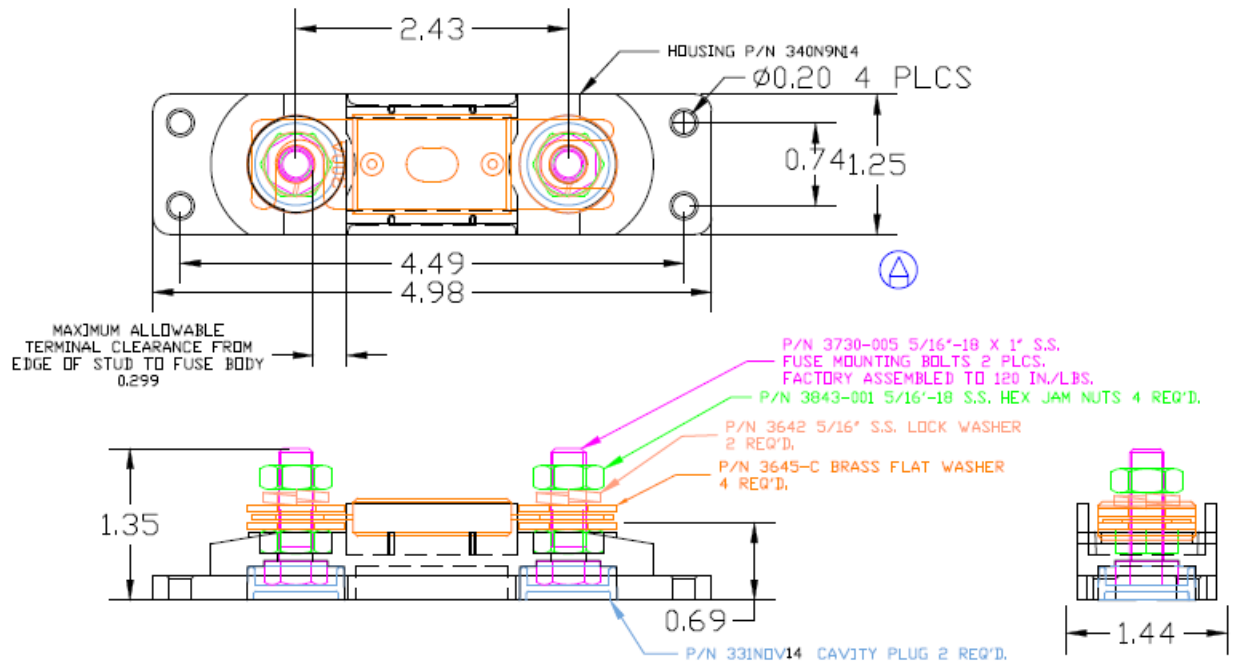

THE INFORMATION CONTAINED IN THIS DRAWING IS THE SOLE PROPERTY OF VTE INCORPORATED. ANY REPRODUCTION IN PART OR WHOLE WITHOUT THE WRITTEN PERMISSION OF VTE INCORPORATED IS PROHIBITED.

LTR.	REVISIONS	DATE
✳	✳✳ ✳✳✳ ✳✳✳✳ ✳✳✳✳✳ ✳✳✳✳✳✳	*****

DO NOT SCALE

FUSE NOT INCLUDED
 CUSTOMER SPECIFIC ITEM
 TERMINAL INSULATORS NOT INCLUDED
 MAXIMUM RECOMMENDED AMPERAGE: 300 AMPS @ 12 VDC

BASE MATERIAL: GLASS-REINFORCED NYLON
 BASE MATERIAL U.L. RATING: 94 HB
 BASE COLOR: BLACK