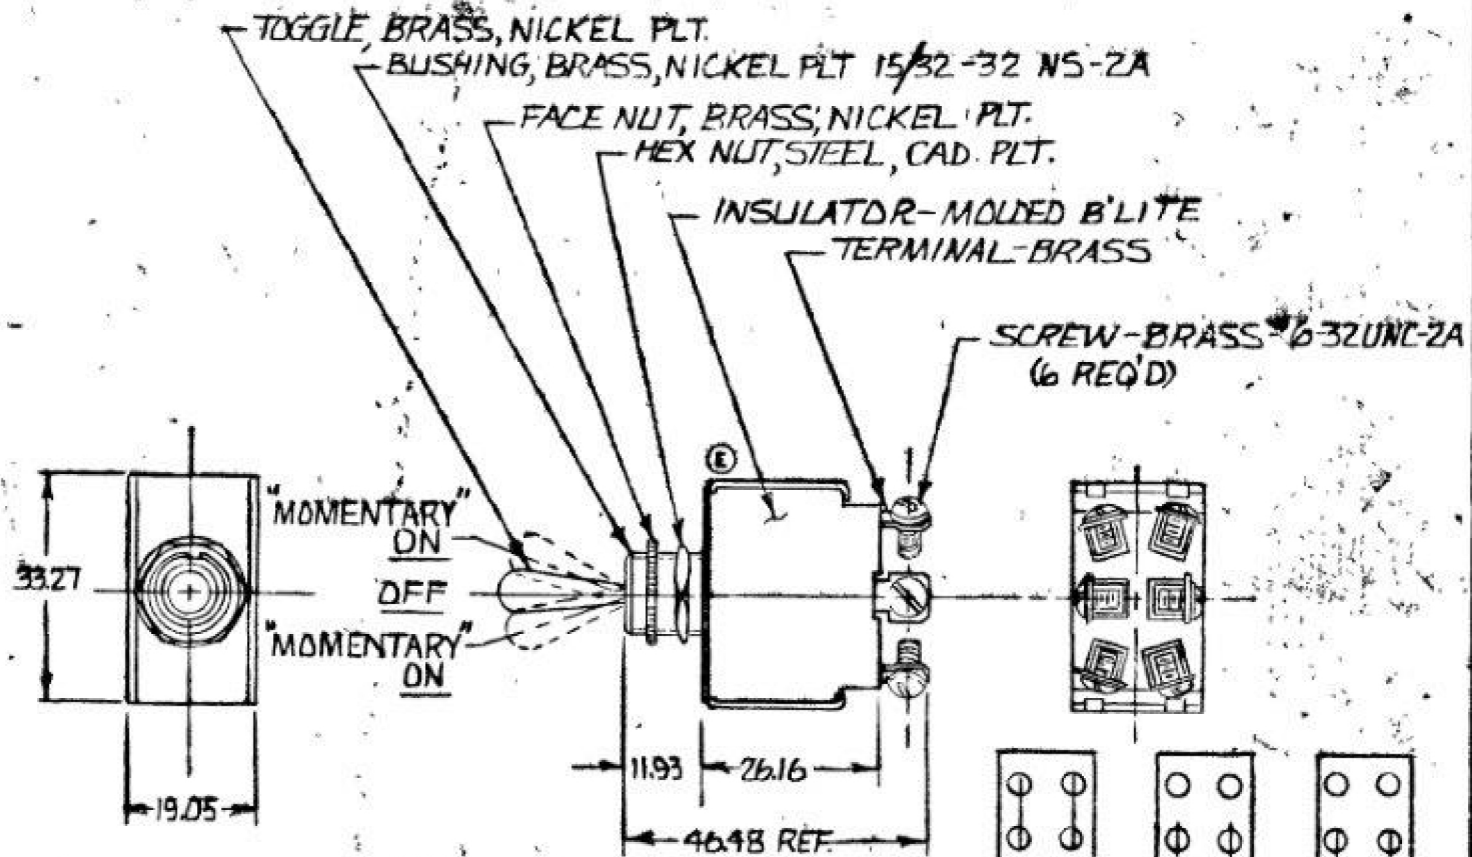

55054

0.25	0.010
0.50	0.015
1.52	0.060
1.93	0.470
14.98	0.590
19.05	0.750
26.16	1.030
33.27	1.510
46.48	1.890

BLADE

COLE-HERSEE CO.

NOTE:
 ① SILVER CONTACT SURFACES
 75 AMP @ 12 VDC

METRIC

CIRCUIT DIAGRAM

DO NOT SCALE

LET	WAS	DATE	BY	LET	WAS	DATE	BY	MATERIAL	DRAWN	CHECKED	APPR'D	SCALE	DATE DRAWN
									HF	7		1-1	2-24-67
								FINISH	COLE-HERSEE COMPANY BOSTON, MASS. 02127, U.S.A.				DATE BLUEPRINT
				F	ADD NOTE/25432	9/15/93	TJH						
				E	VIEW/23007	3/4/86	WJ	TOLERANCES FRACTIONAL ±	"MOMENTARY" D.P.D.T. TOGGLE SWITCH				55054
				D	ADD METRIC	9/11/10	WJ	DECIMAL ±025					