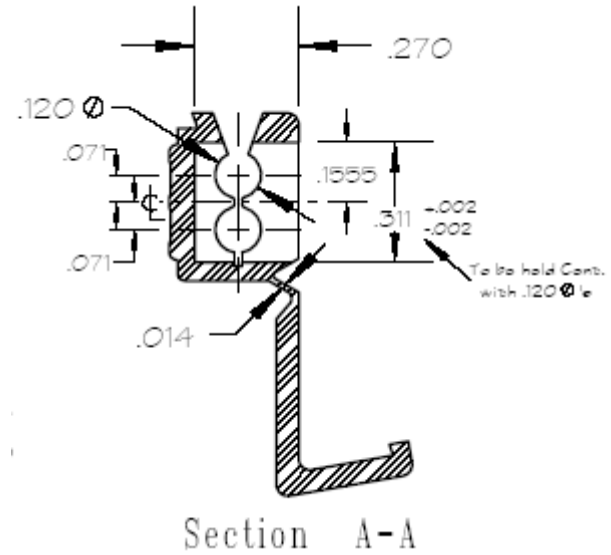

# Instant Tap Connectors

Waytek Stock No.	Wire Range	Color	Insulation Maximum O.D.
31575	22-19 with wire stop	Red	.120
31576	18-14 with wire stop	Blue	.140
31577	18-14 no wire stop	White	.140

Uncontrolled Document  
Last Revision: 03.02.2020

# 31575: Red Tap Connector 22-18 with wire stop |

## Plastic housing

1. Material: WPP121W Polypropylene
2. Color: Uniform Color #32-601 Red PP-PE

## Brass insert

1. Material: Brass Full Hard Temper # 8 hard or spring temper
2. Finish: Electro Tin Plate

Uncontrolled Document  
Last Revision: 03.02.2020