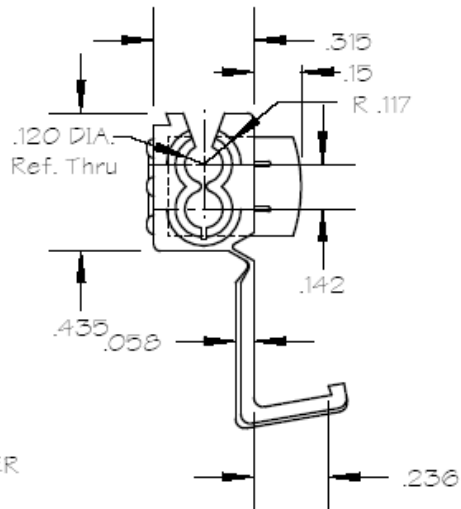

# Instant Tap Connectors

Waytek Stock No.	Wire Range	Color	Insulation Maximum O.D.
31575	22-19 with wire stop	Red	.120
31576	18-14 with wire stop	Blue	.140
31577	18-14 no wire stop	White	.140

Uncontrolled Document  
Last Revision: 03.02.2020

# 31575: Red Tap Connector 22-18 with wire stop |

## Plastic housing

1. Material: WPP121W Polypropylene
2. Color: Uniform Color #32-601 Red PP-PE

## Brass insert

1. Material: Brass Full Hard Temper # 8 hard or spring temper
2. Finish: Electro Tin Plate

Uncontrolled Document  
Last Revision: 03.02.2020