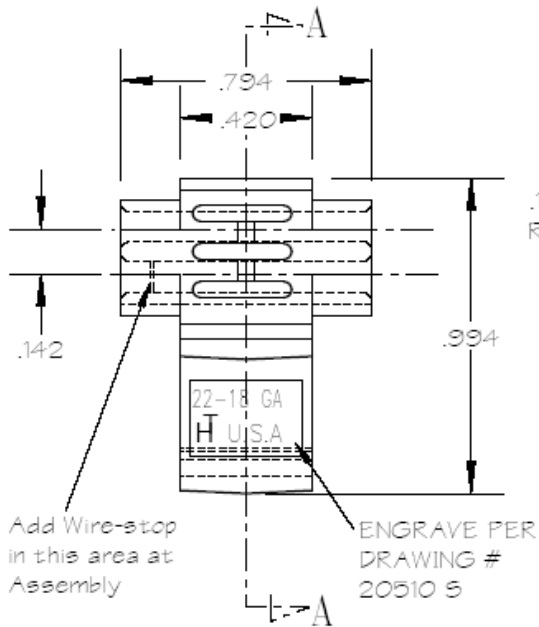

# Instant Tap Connectors

Waytek Stock No.	Wire Range	Color	Insulation Maximum O.D.
31575	22-19 with wire stop	Red	.120
31576	18-14 with wire stop	Blue	.140
31577	18-14 no wire stop	White	.140

Uncontrolled Document  
Last Revision: 03.02.2020

# 31575: Red Tap Connector 22-18 with wire stop |

## Plastic housing

1. Material: WPP121W Polypropylene
2. Color: Uniform Color #32-601 Red PP-PE

## Brass insert

1. Material: Brass Full Hard Temper # 8 hard or spring temper
2. Finish: Electro Tin Plate

Uncontrolled Document  
Last Revision: 03.02.2020