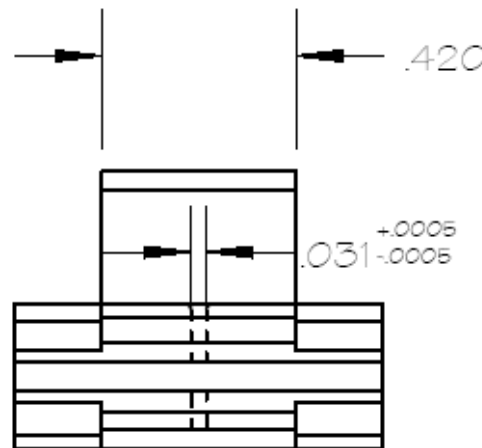

# Instant Tap Connectors

Waytek Stock No.	Wire Range	Color	Insulation Maximum O.D.
31575	22-19 with wire stop	Red	.120
31576	18-14 with wire stop	Blue	.140
31577	18-14 no wire stop	White	.140

Uncontrolled Document  
Last Revision: 03.02.2020

# 31575: Red Tap Connector 22-18 with wire stop |