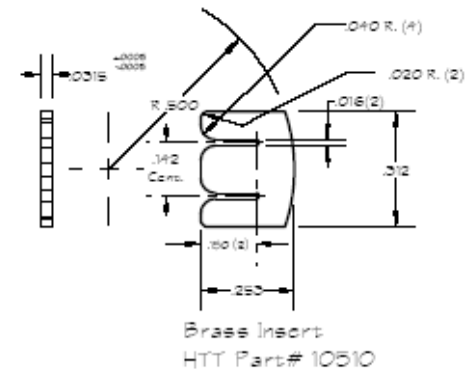

# Instant Tap Connectors

Waytek Stock No.	Wire Range	Color	Insulation Maximum O.D.
31575	22-19 with wire stop	Red	.120
31576	18-14 with wire stop	Blue	.140
31577	18-14 no wire stop	White	.140

Uncontrolled Document  
Last Revision: 03.02.2020

# 31575: Red Tap Connector 22-18 with wire stop |

## Plastic housing

1. Material: WPP121W Polypropylene
2. Color: Uniform Color #32-601 Red PP-PE

## Brass insert

1. Material: Brass Full Hard Temper # 8 hard or spring temper
2. Finish: Electro Tin Plate

Uncontrolled Document  
Last Revision: 03.02.2020