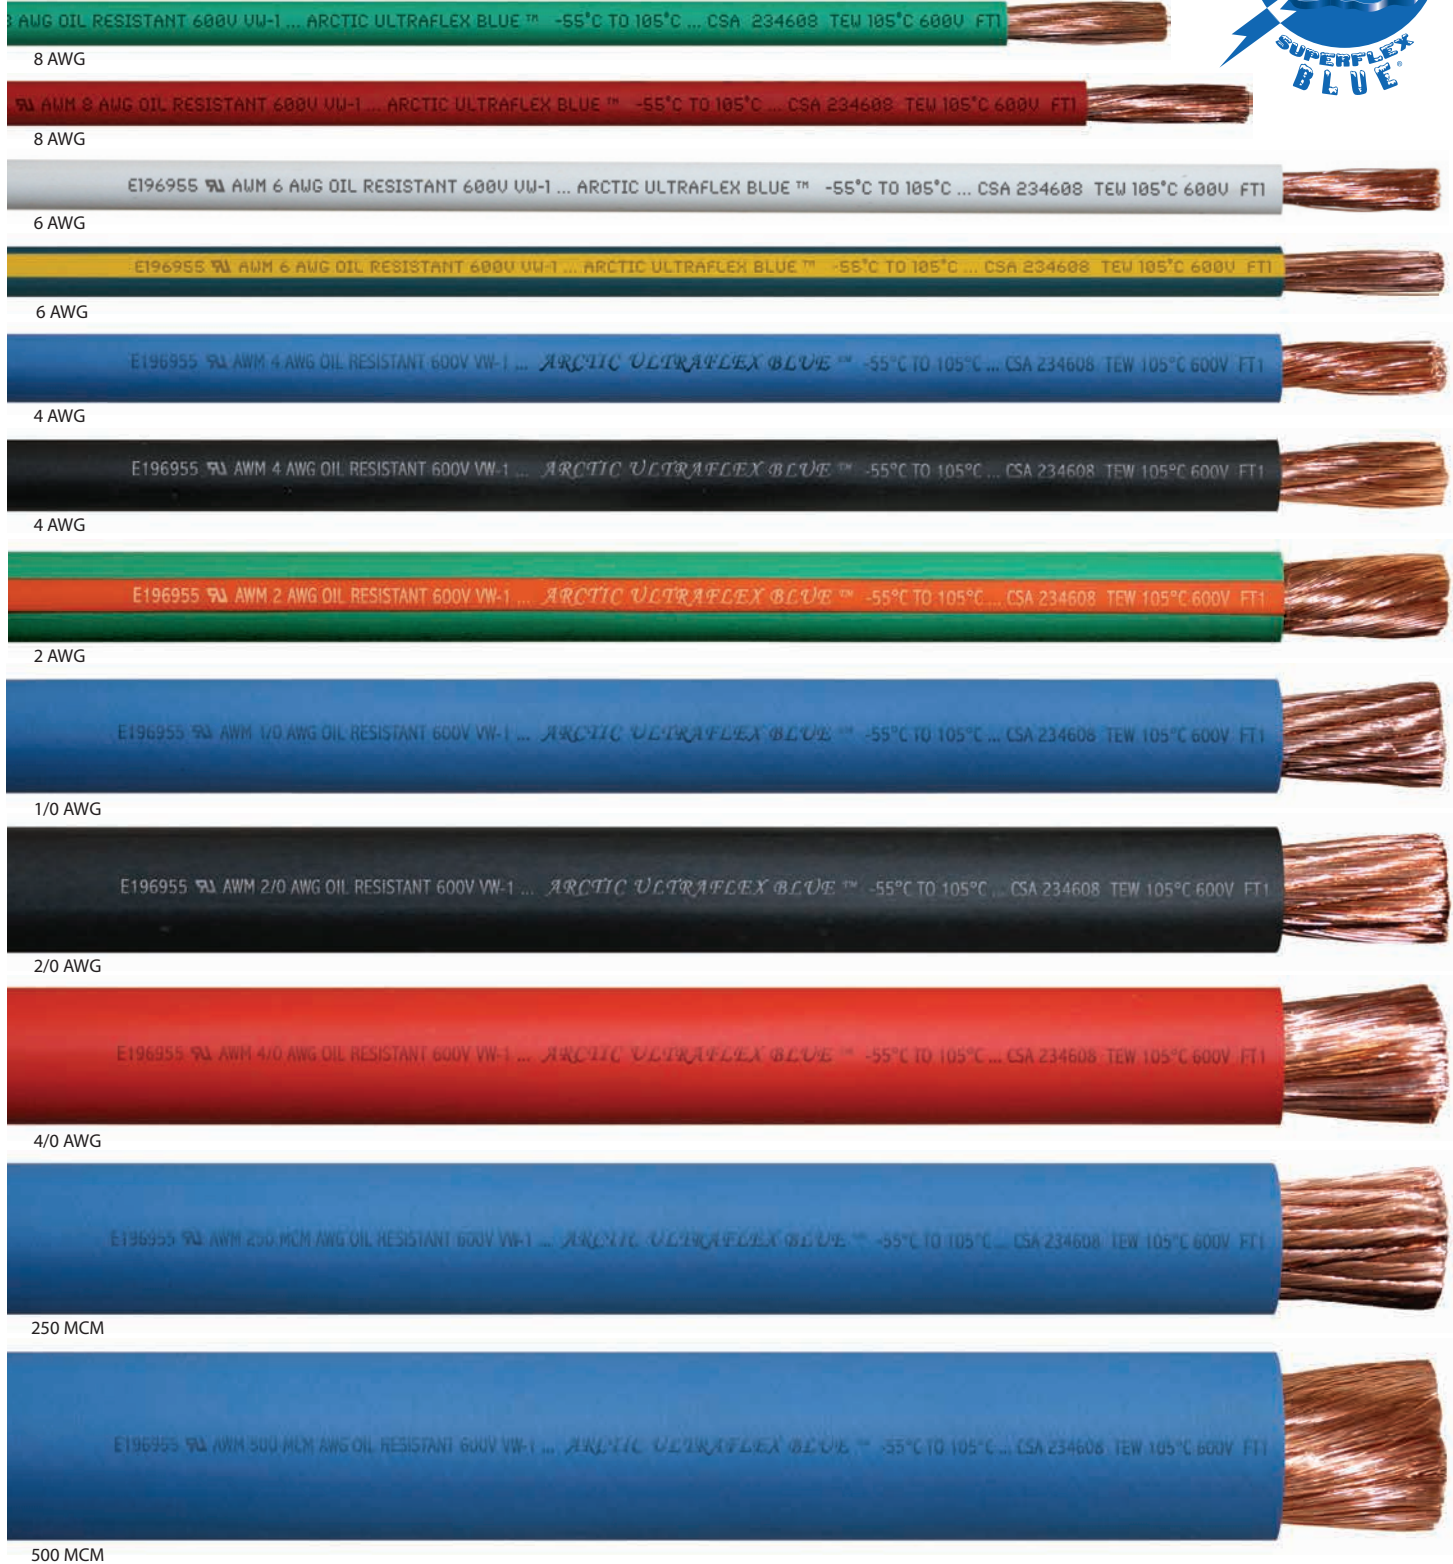

Arctic Ultraflex Blue®

8 AWG to 500 MCM Single Conductor Wire

POLAR WIRE
Top Quality American Made Wire, Wiring Supplies & Components

(907) 561-5955
www.polarwire.com
Shop online at
store.polarwire.com