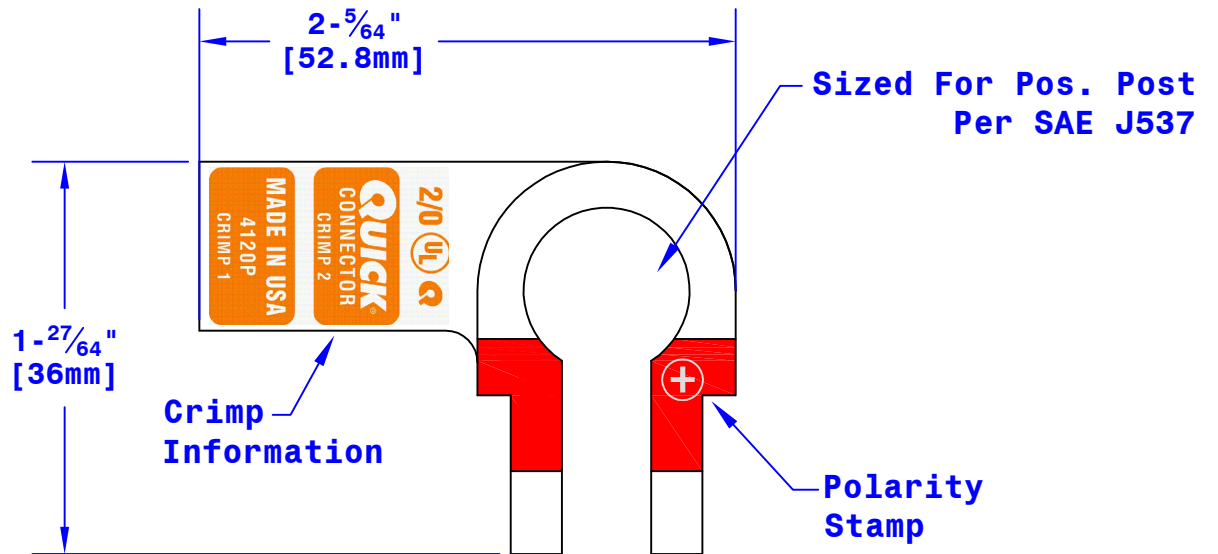

I.D.Sized For 2/0
[62mm²] Stranded Cable
7/8" [22.2mm] Min Depth

2 1/32" O.D. [16.6mm]
(May Vary Due
To Shrinkage)

Bolt Hole Sized
For 5/16" [M8] Bolt

2 1/32" [16.7mm]

Crimp
Information

Sized For Pos. Post
Per SAE J537

Polarity
Stamp

Property of QUICKCABLE 3700 Quick Drive Franksville, WI 53126 U.S.A. www.quickcable.com	TITLE	Right Elbow, Pos 2/0 [62mm ²]
	PART #	4120P

Confidential and Proprietary Information

Material & Treatment	Drawing #	REV
High Conductivity Copper Alloy Tin Plated	4120P-INFO	E
Sheet 1 of 1		

Drawn By	Date	Checked By	Scale
Jim H	10-08-04	Mike E	None
Tolerances, unless otherwise noted			
Dimensions are reference only			

Rev	Date	ECN#	By	Description
E	3-6-17	3628	BAS	Added Left Notch
D	07-16-12	2459	JMH	Redrawn; printing info updated