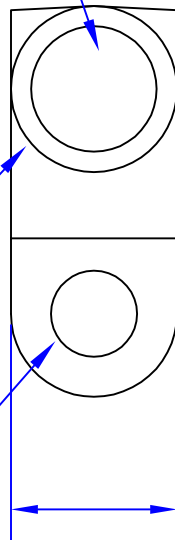

I.D.Sized For 2/0
[62mm²] Stranded Cable
7/8" [22.2mm] Min Depth

2 1/32" O.D. [16.6mm]
(May Vary Due
To Shrinkage)

Bolt Hole Sized
For 5/16" [M8] Bolt

2 1/32" [16.7mm]

Crimp
Information

Sized For Pos. Post
Per SAE J537

Polarity
Stamp

Property of QUICKCABLE 3700 Quick Drive Franksville, WI 53126 U.S.A. www.quickcable.com	TITLE	Right Elbow, Pos 2/0 [62mm ²]
	PART #	4120P

Confidential and Proprietary Information

Material & Treatment	Drawing #	REV
High Conductivity Copper Alloy Tin Plated	4120P-INFO	E
Sheet 1 of 1		

Drawn By	Date	Checked By	Scale
Jim H	10-08-04	Mike E	None
Tolerances, unless otherwise noted			
Dimensions are reference only			

Rev	Date	ECN#	By	Description
E	3-6-17	3628	BAS	Added Left Notch
D	07-16-12	2459	JMH	Redrawn; printing info updated